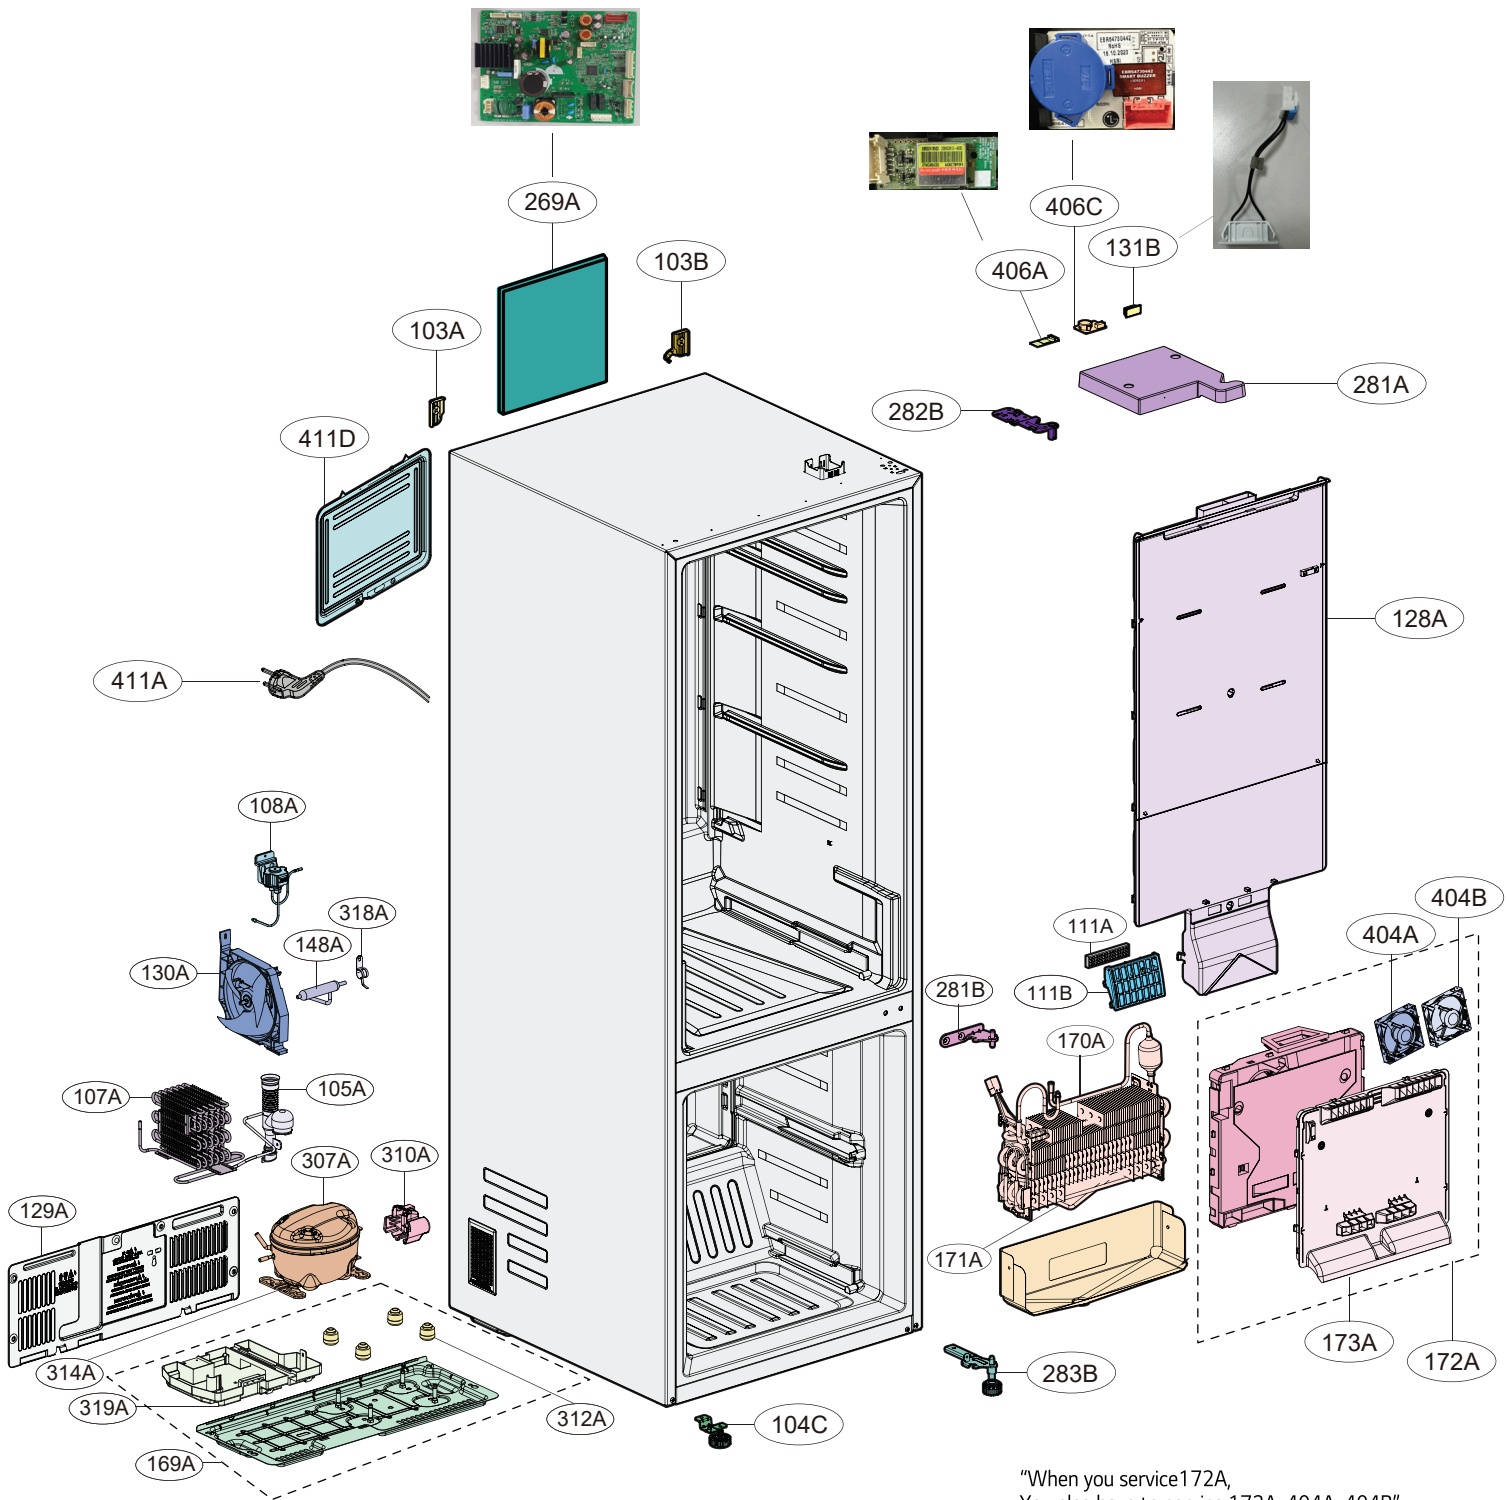

EXPLODED VIEW

"When you service 172A,
You also have to service 173A, 404A, 404B"

SVC Part	NEED Part	P/No.	SVC LOC
Grille Assembly, Fan	Grille Assembly, Fan	AEB76309301	172A
	Grille, Fan	MDX65475501	173A
	Motor, DC	EAU63425004	404B
	Motor, DC	EAU63425011	404A

EXPLODED VIEW

EXPLODED VIEW