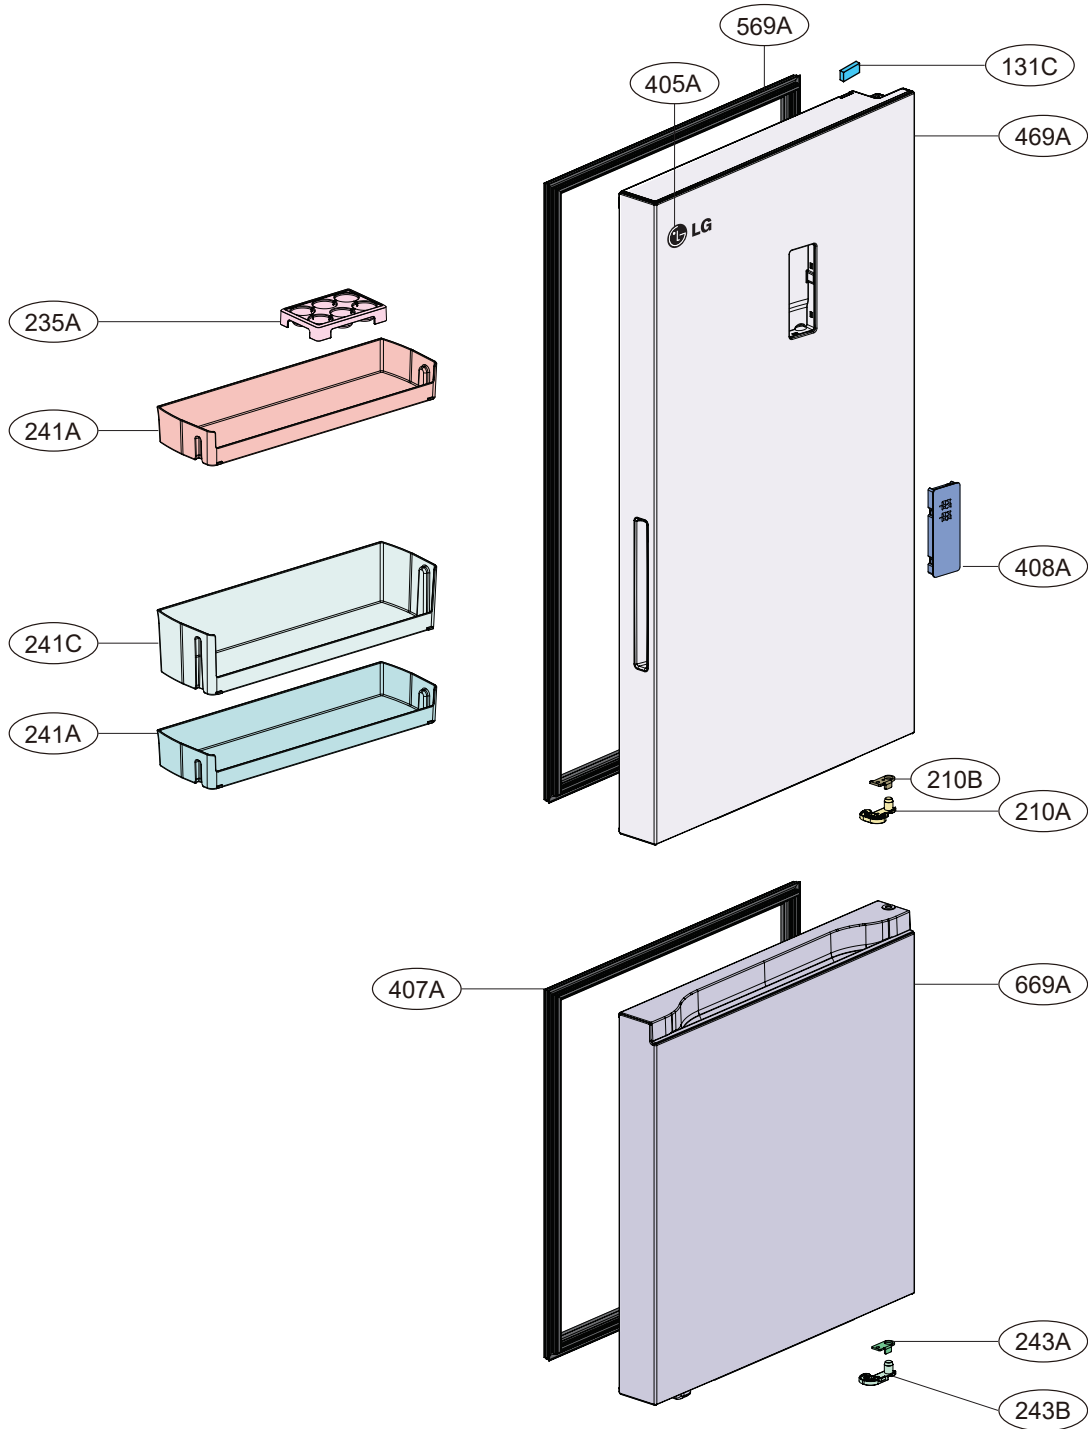

EXPLODED VIEW

"When you service 172A,
You also have to service 173A, 404A, 404B"

SVC Part	NEED Part	P/No.	SVC LOC
Grille Assembly, Fan	Grille Assembly, Fan	AEB76309301	172A
	Grille, Fan	MDX65475501	173A
	Motor, DC	EAU63425004	404B
	Motor, DC	EAU63425011	404A

EXPLODED VIEW

EXPLODED VIEW